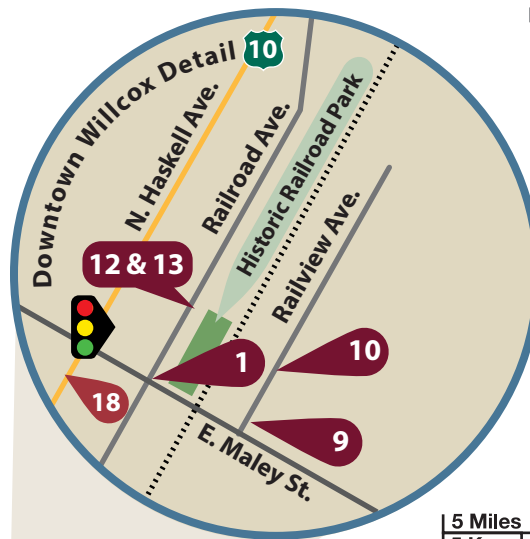

## 1 Flying Leap Vineyards

100 N. Railroad Avenue  
520.384.6030 (Exit 336 right at stoplight)

### 18 Sand-Reckoner

130 S. Haskell Ave. 303.931.8472

### 19 Passion Cellars at Salvatore Vineyards

3052 N. Fort Grant Rd. 928.649.9800

@willcoxwines

facebook.com/winesofwillcox

**TRUST**  
ART & DESIGN

TRUST fine art is on display and available for purchase at Flying Leap Vineyards. [TrustArtAndDesign.com](http://TrustArtAndDesign.com)